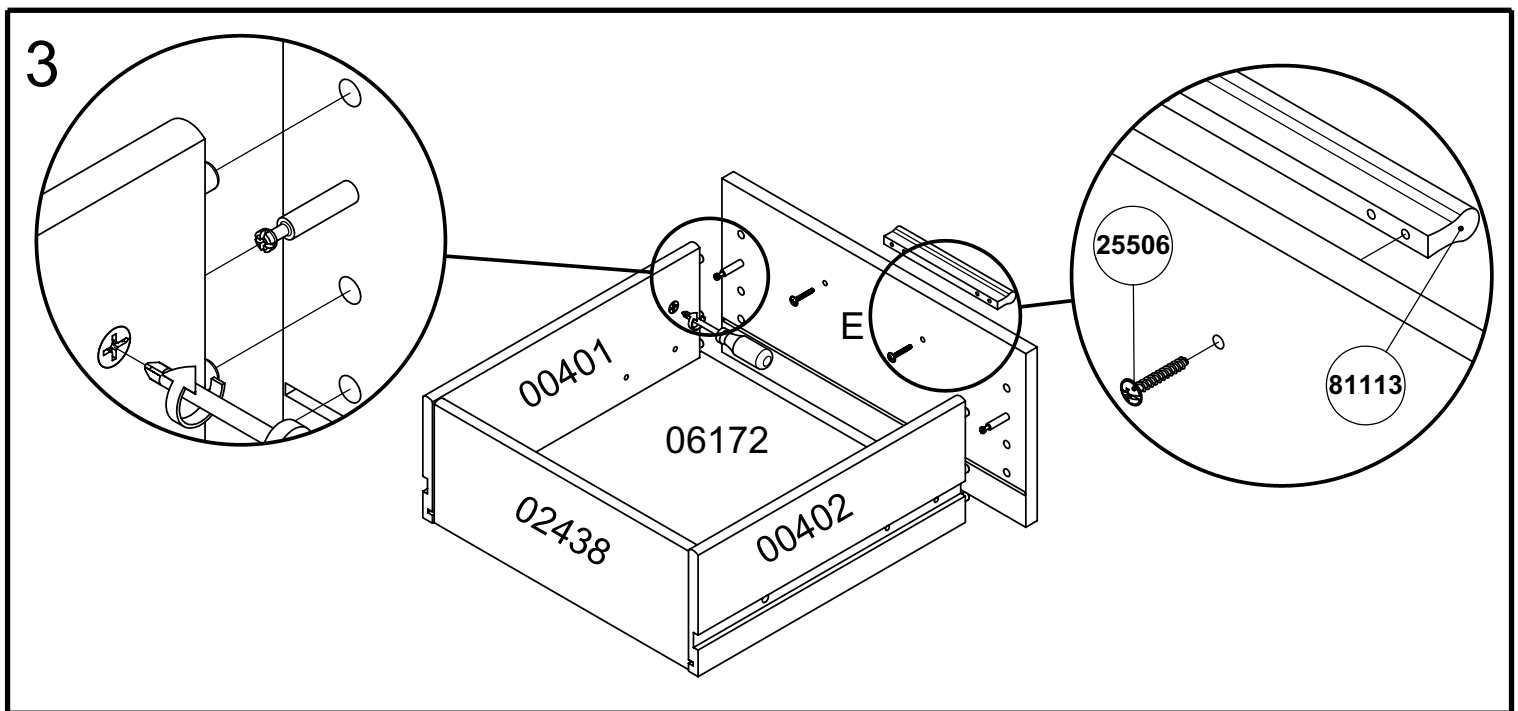

70070

TVILUM-SCANBIRK

Made in Denmark

© TVILUM-SCANBIRK, 22-06-2007

Egon Kristiansens Allé 2
DK-8882 Faarvang, Denmark

00402
(x2)

00401
(x2)

4