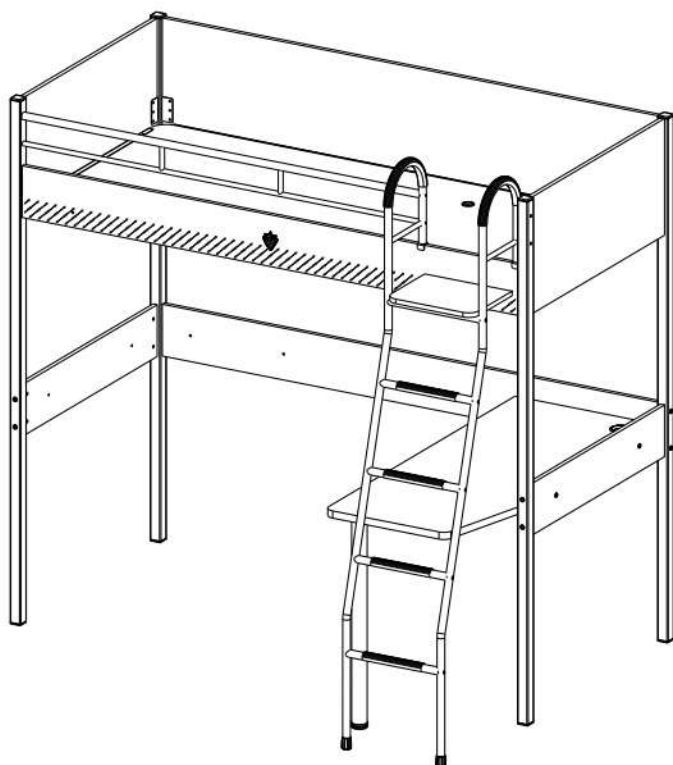

Vyvýšená postel 90x190cm

SIRIUS

4/2

18.58.1402.006 x1

18.58.1402.005 x2

18.58.1402.007 x1

4/3

18.58.1402.009 x1

18.58.1402.003 x1

18.58.1402.004 x1

18.58.1402.002 x1

18.58.1402.001 x1

4/4

18.58.1402.008 x1

18.58.1402.205 x2

18.58.1402.206 x2