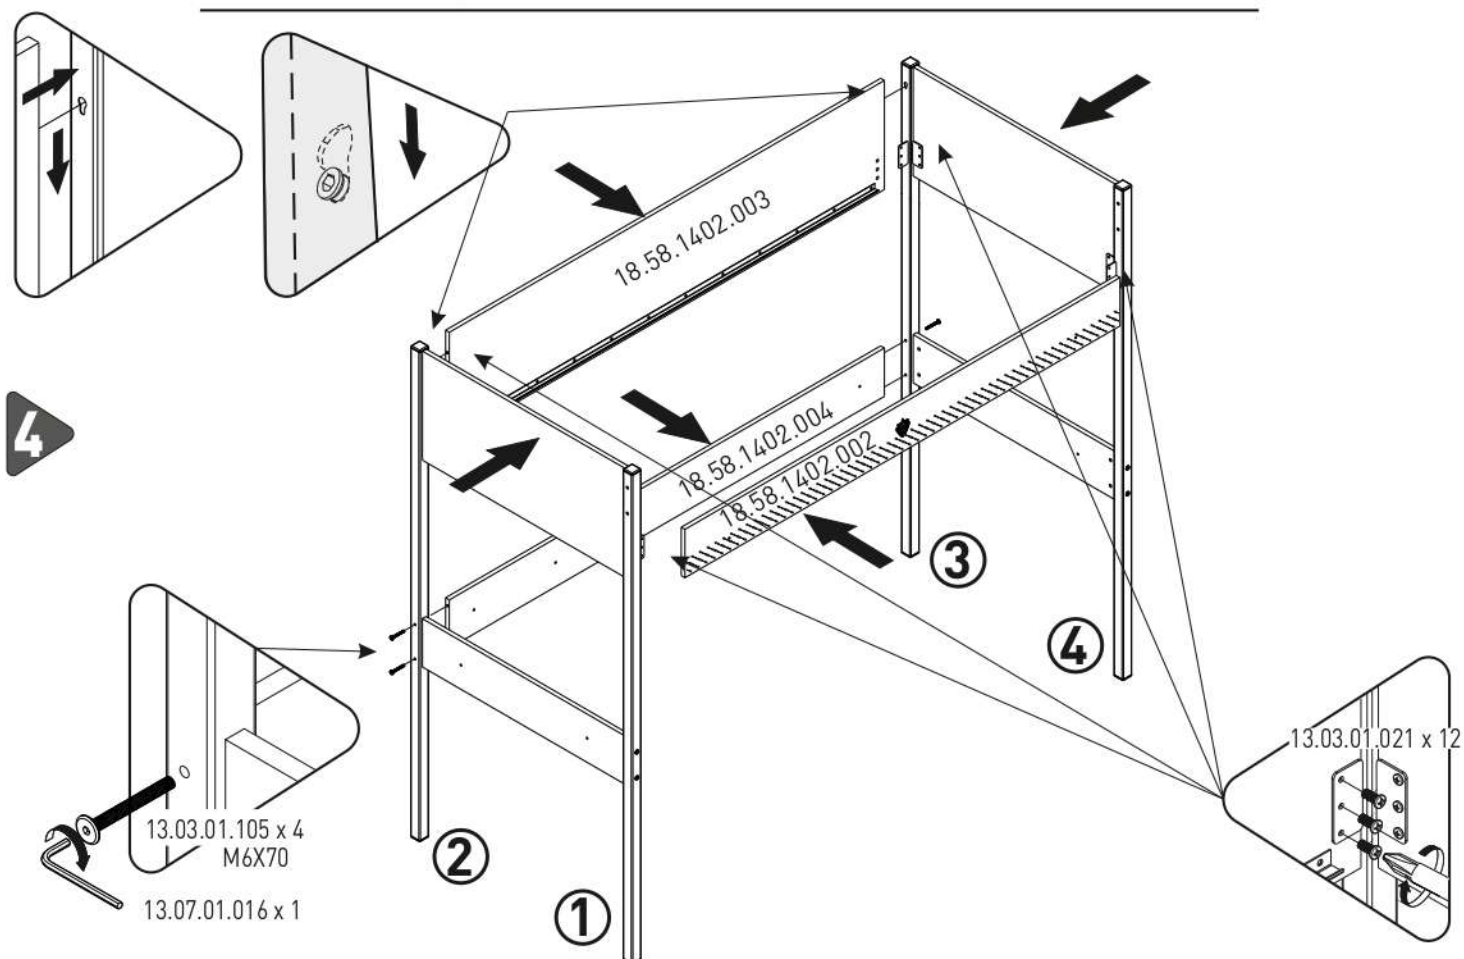

Vyvýšená postel 90x190cm

SIRIUS

4/2

18.58.1402.006 x1

18.58.1402.005 x2

18.58.1402.007 x1

4/3

18.58.1402.009 x1

18.58.1402.003 x1

18.58.1402.004 x1

18.58.1402.002 x1

18.58.1402.001 x1

4/4

18.58.1402.008 x1

18.58.1402.205 x2

18.58.1402.206 x2