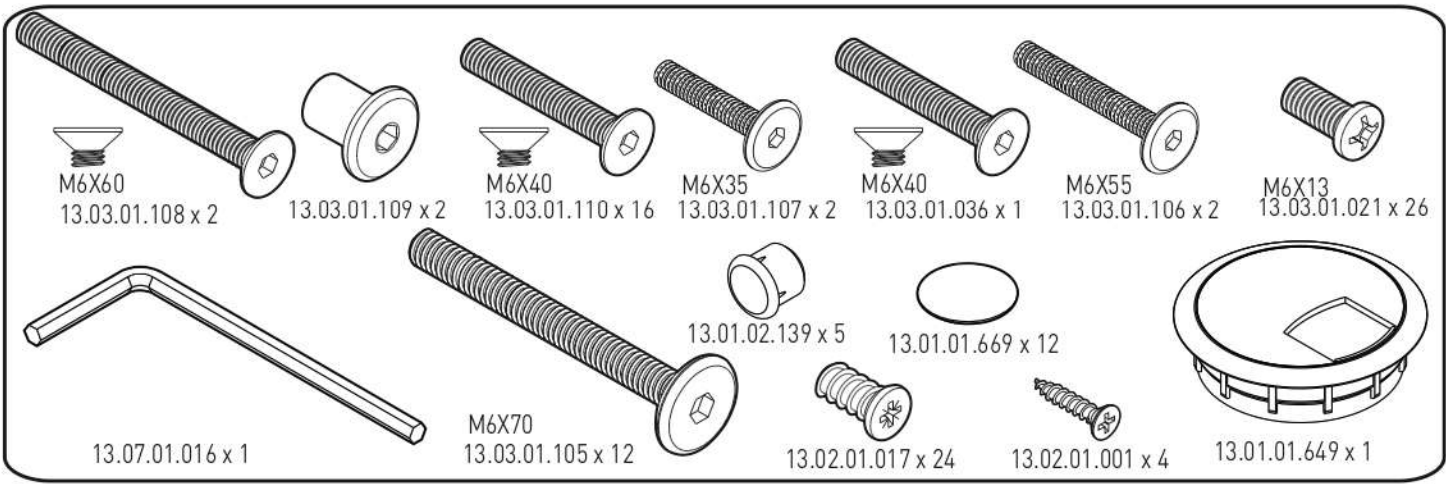

Vyvýšená postel 90x190cm

SIRIUS

4/2

18.58.1402.006 x1

18.58.1402.005 x2

18.58.1402.007 x1

4/3

18.58.1402.009 x1

18.58.1402.003 x1

18.58.1402.004 x1

18.58.1402.002 x1

18.58.1402.001 x1

4/4

18.58.1402.008 x1

18.58.1402.205 x2

18.58.1402.206 x2