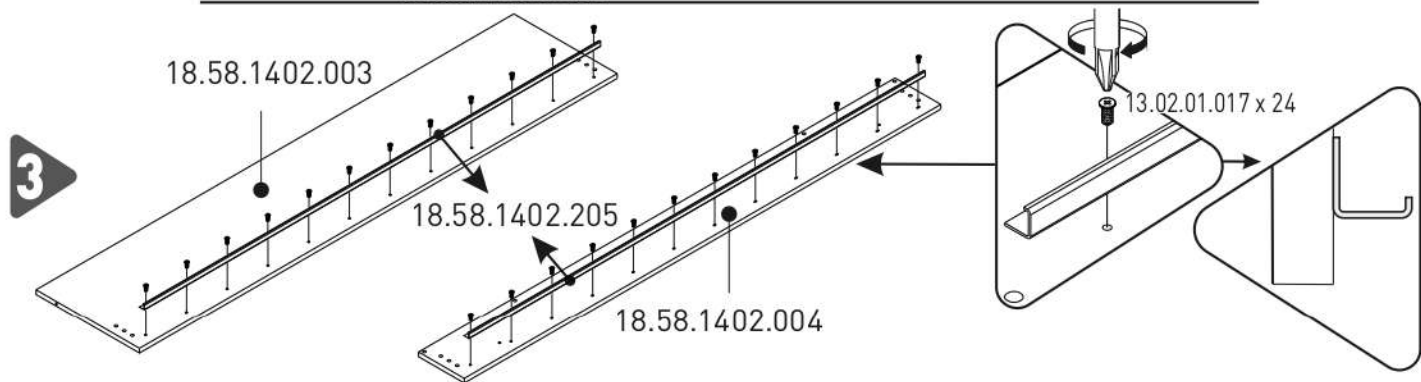

Vyvýšená postel 90x190cm

SIRIUS

4/2

18.58.1402.006 x1

18.58.1402.005 x2

18.58.1402.007 x1

4/3

18.58.1402.009 x1

18.58.1402.003 x1

18.58.1402.004 x1

18.58.1402.002 x1

18.58.1402.001 x1

4/4

18.58.1402.008 x1

18.58.1402.205 x2

18.58.1402.206 x2