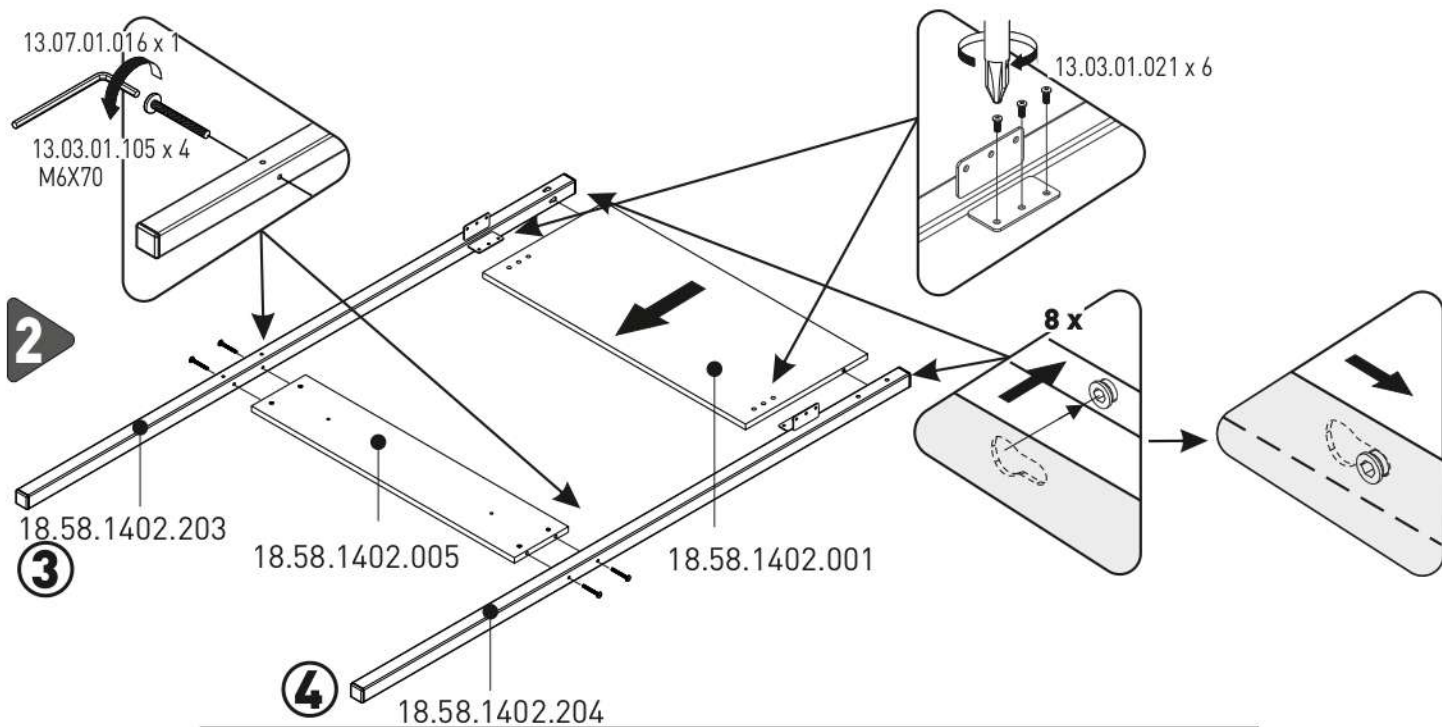

Vyvýšená postel 90x190cm

SIRIUS

4/2

18.58.1402.006 x1

18.58.1402.005 x2

18.58.1402.007 x1

4/3

18.58.1402.009 x1

18.58.1402.003 x1

18.58.1402.004 x1

18.58.1402.002 x1

18.58.1402.001 x1

4/4

18.58.1402.008 x1

18.58.1402.205 x2

18.58.1402.206 x2