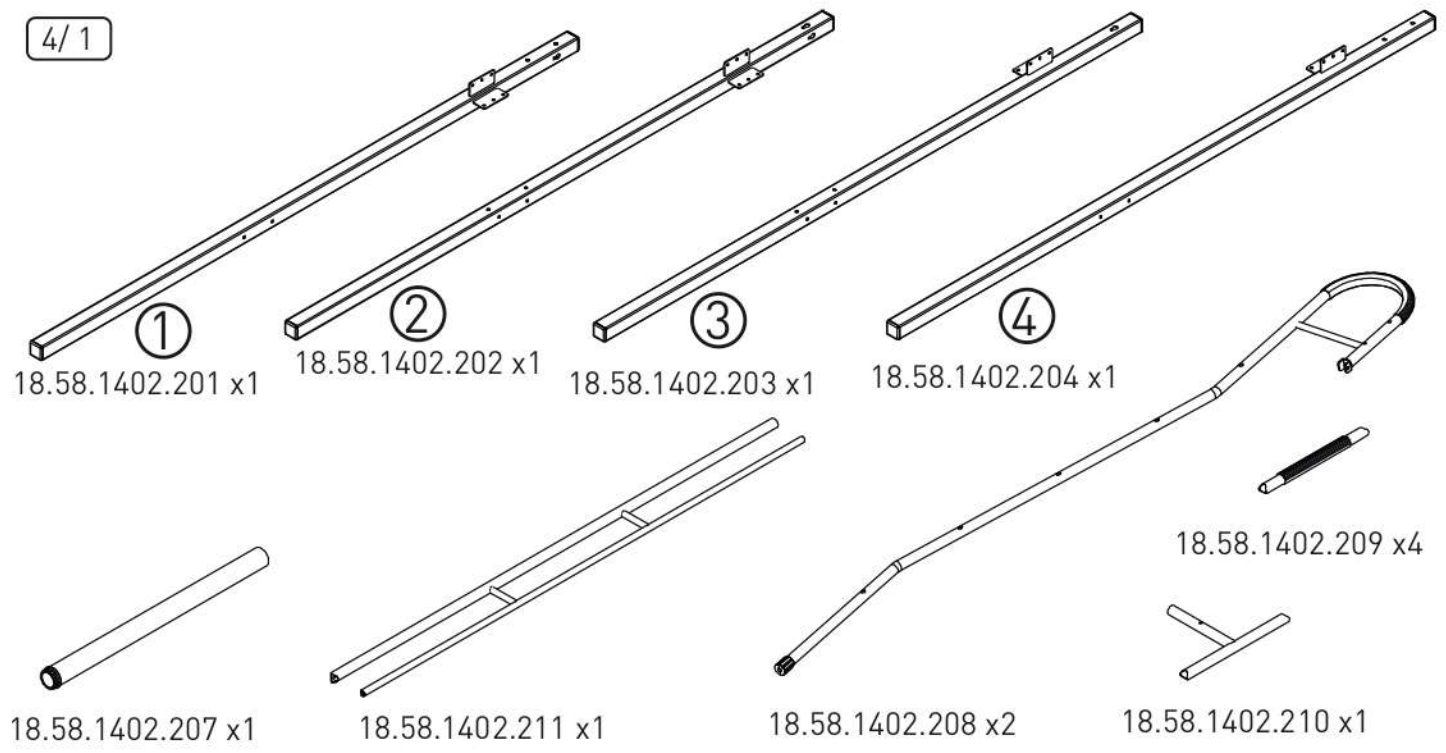

Vyvýšená postel 90x190cm

SIRIUS

4/2

18.58.1402.006 x1

18.58.1402.005 x2

18.58.1402.007 x1

4/3

18.58.1402.009 x1

18.58.1402.003 x1

18.58.1402.004 x1

18.58.1402.002 x1

18.58.1402.001 x1

4/4

18.58.1402.008 x1

18.58.1402.205 x2

18.58.1402.206 x2