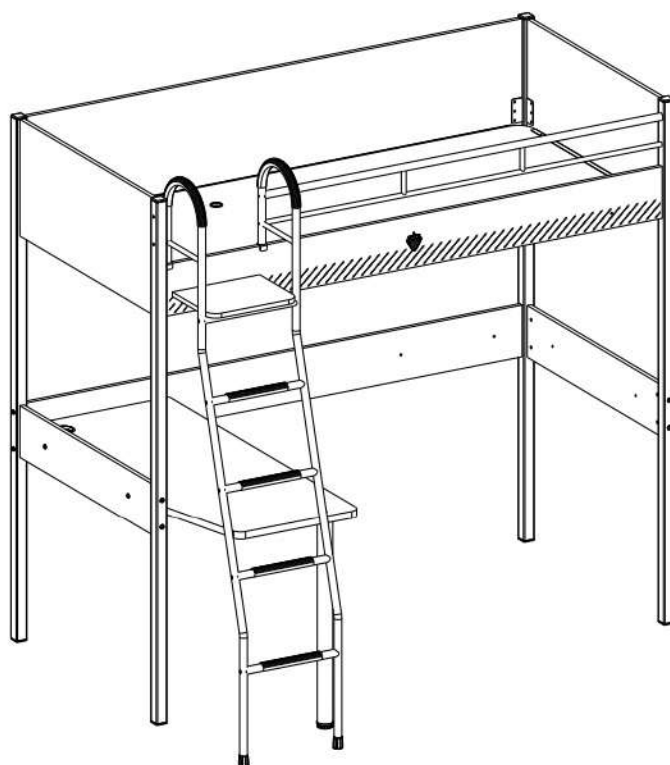

Vyvýšená postel 90x190cm

SIRIUS

4/2

18.58.1402.006 x1

18.58.1402.005 x2

18.58.1402.007 x1

4/3

18.58.1402.009 x1

18.58.1402.003 x1

18.58.1402.004 x1

18.58.1402.002 x1

18.58.1402.001 x1

4/4

18.58.1402.008 x1

18.58.1402.205 x2

18.58.1402.206 x2