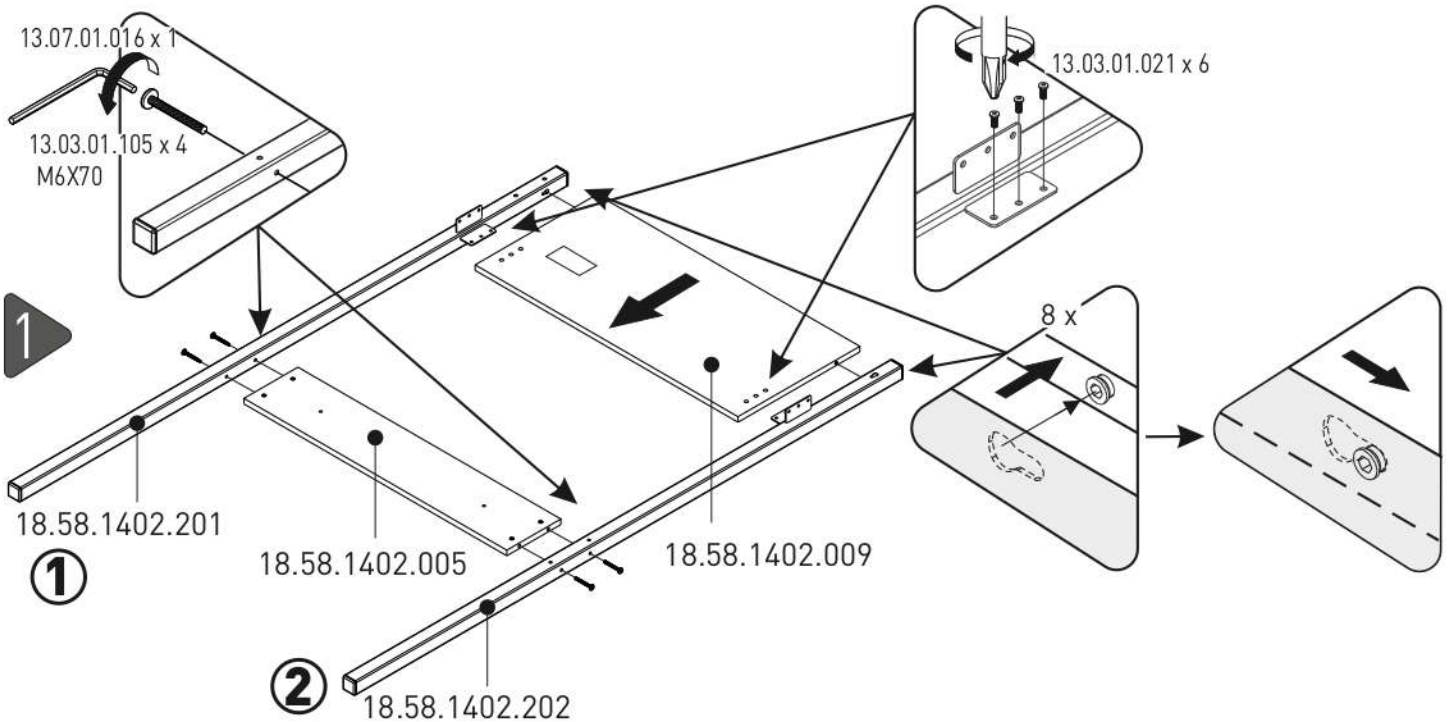

Vyvýšená postel 90x190cm

SIRIUS

4/2

18.58.1402.006 x1

18.58.1402.005 x2

18.58.1402.007 x1

4/3

18.58.1402.009 x1

18.58.1402.003 x1

18.58.1402.004 x1

18.58.1402.002 x1

18.58.1402.001 x1

4/4

18.58.1402.008 x1

18.58.1402.205 x2

18.58.1402.206 x2