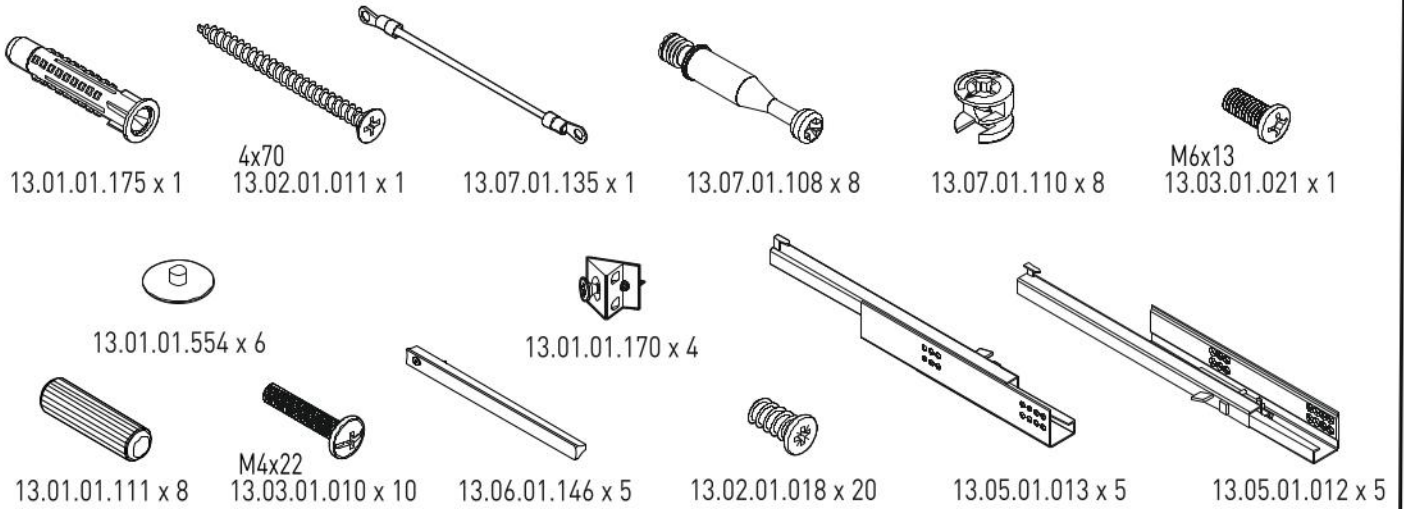

Komoda se šuplíky LINCOLN

1/2

2/2

1/2

18.40.1204.001 x 1

18.40.1204.002 x 1

18.40.1204.003 x

18.40.1204.004 x 1

18.40.1204.027 x 1

1

2

6

7

8

9

10