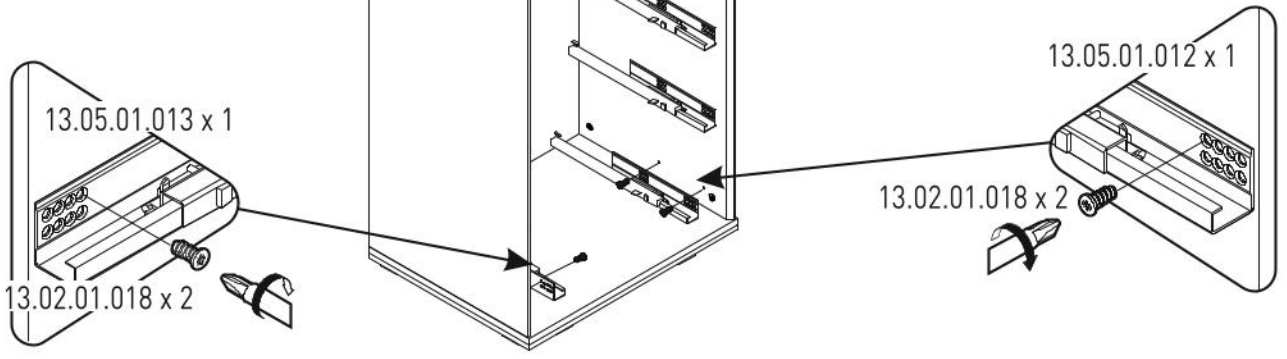

Komoda se šuplíky LINCOLN

1/2

2/2

1/2

18.40.1204.001 x 1

18.40.1204.002 x 1

18.40.1204.003 x

18.40.1204.004 x 1

18.40.1204.027 x 1

1

2

6

7

8

9

10