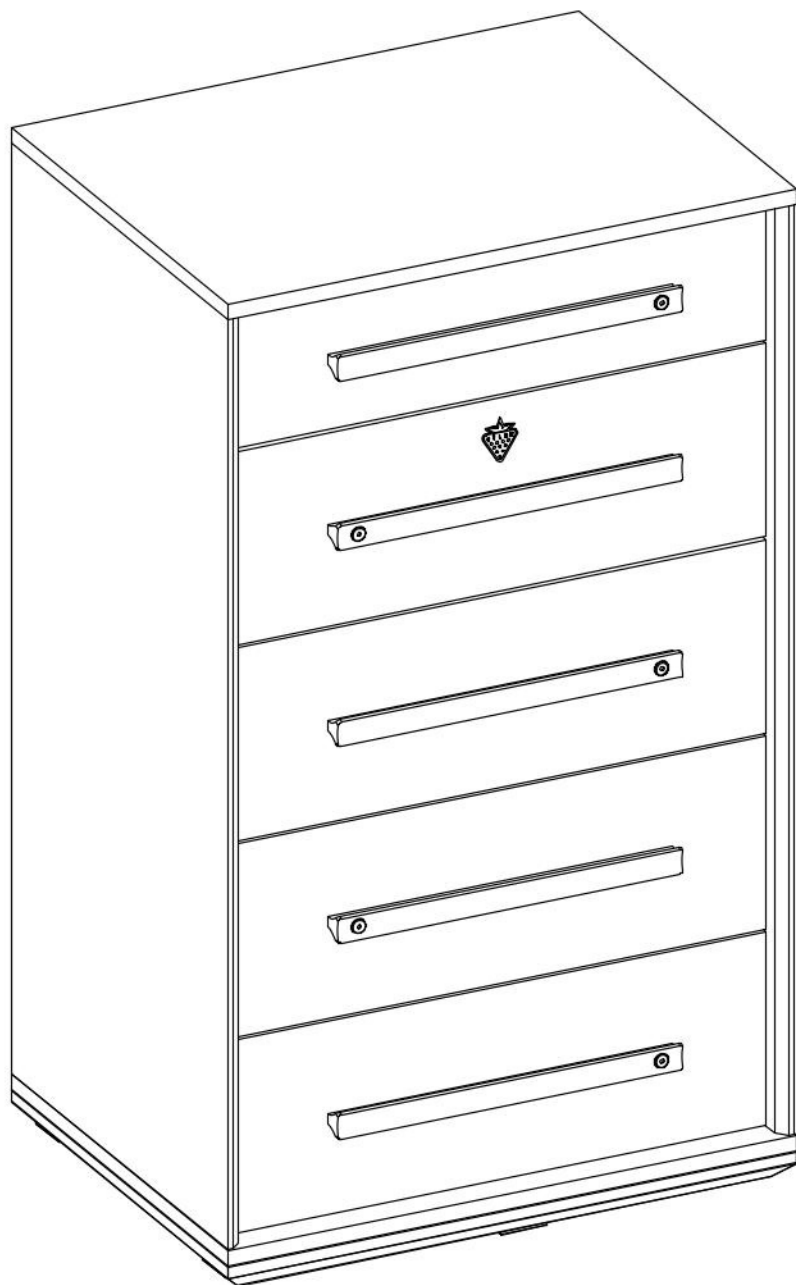

Komoda se šuplíky LINCOLN

1/2

2/2

1/2

18.40.1204.001 x 1

18.40.1204.002 x 1

18.40.1204.003 x

18.40.1204.004 x 1

18.40.1204.027 x 1

1

2

6

7

8

9

10