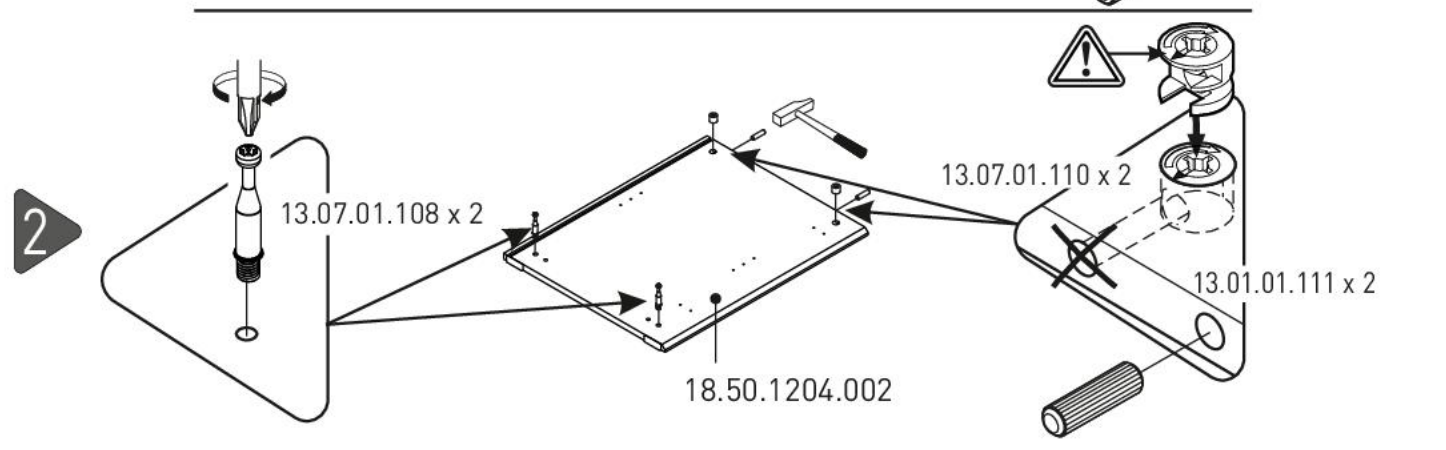

# Studentská komoda Dylan

2 / 1

2 / 2

2 / 1

18.50.1204.001 x 1

18.50.1204.002 x 1

18.50.1204.005 x 1

3

4

18.50.1204.015

18.50.1204.016

8

18.50.1204.004

9

18.50.1204.004

10