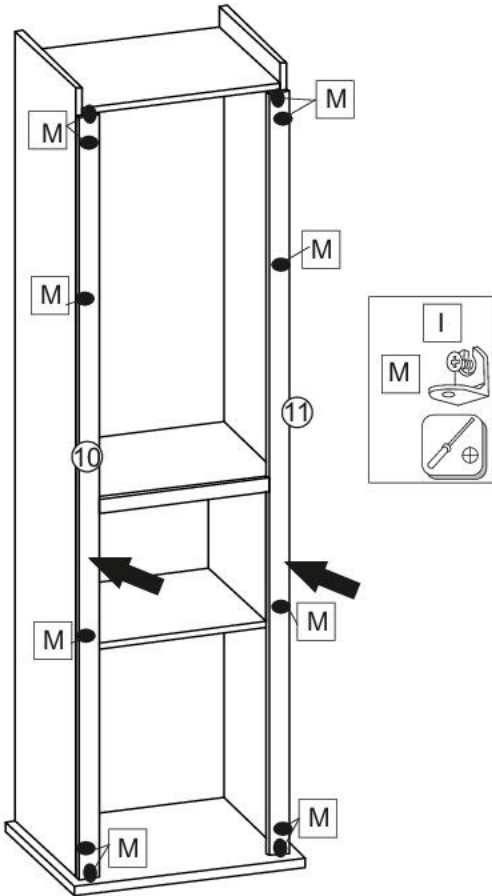

Regál na nožkách

Annie

	580
	1985
	460

A x20	B x20	C x6	D x2	E x16	F x40	G x4	H x48	I x48	J x12
K x2	L x2	M x24	N x12	O x12	P x12	S x4	T x3	U x4	V x12
W x4	X x2	Z x8	Y x4	R x1					

	0h120min		600mm	0.5kg	3m			

	8x30				
B	x12	C	x2	H	x22
		J	x12	I	x10

	M	x10
--	---	-----

	8x30		L-350		3,5x16				
A	x8	C	x4	D	x2	F	x8	H	x22
I	x4	M	x4						

			
A x4	M x8	O 7x50	I x8

			
3,5x16		7x70	
F x4	N x12	V x4	W x4

3,5x16	3,5x25				
F	G	I	M	X	H
x4	x4	x24	x2	x2	x4

			
F	U	V	T
x6	x4	x8	x3

				
A x8	B x8	L-350 x2	1,6x25 x16	3,5x16 x8
				
K x2	L x2			

	3,5x16	
F	x2	R
		x1