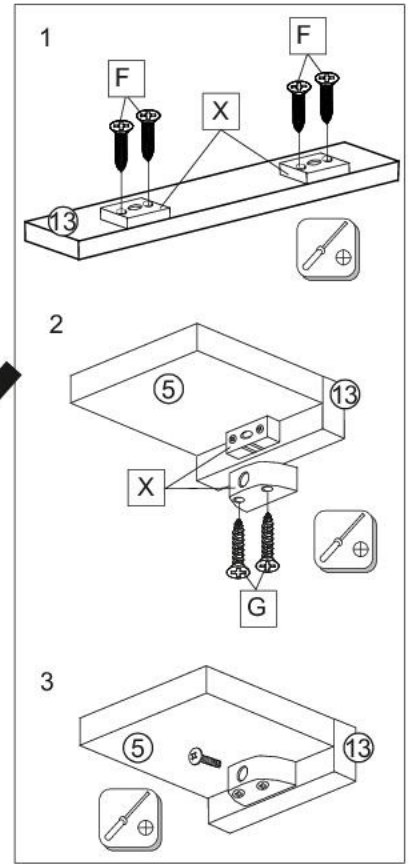

Regál na nožkách

Annie

	580
	1985
	460

A x20	B x20	C x6	D x2	E x16	F x40	G x4	H x48	I x48	J x12
K x2	L x2	M x24	N x12	O x12	P x12	S x4	T x3	U x4	V x12
W x4	X x2	Z x8	Y x4	R x1					

	0h120min		600mm	0.5kg	3m			

	8x30				
B	x12	C	x2	H	x22
		J	x12	I	x10

	M	x10
--	---	-----

	8x30		L-350		3,5x16				
A	x8	C	x4	D	x2	F	x8	H	x22
I	x4	M	x4						

			
A x4	M x8	O 7x50	I x8

			
3,5x16		7x70	
F x4	N x12	V x4	W x4

3,5x16	3,5x25				
F	G	I	M	X	H
x4	x4	x24	x2	x2	x4

			
F	U	V	T
x6	x4	x8	x3

				
A x8	B x8	L-350 x2	1,6x25 x16	3,5x16 x8
				
K x2	L x2			

	3,5x16	
F	x2	R
		x1