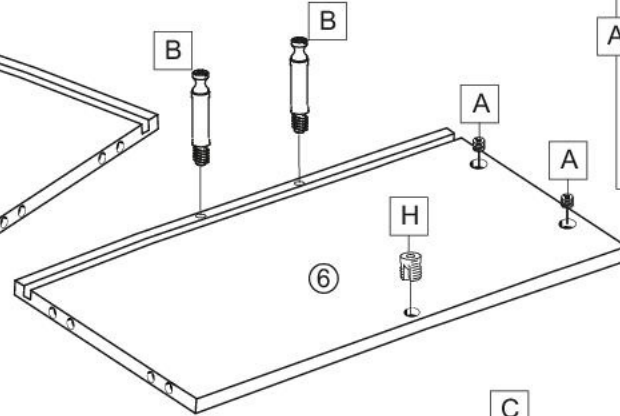

A	x4	B	x14	C	x18	H	x12	I	x6	M	x6