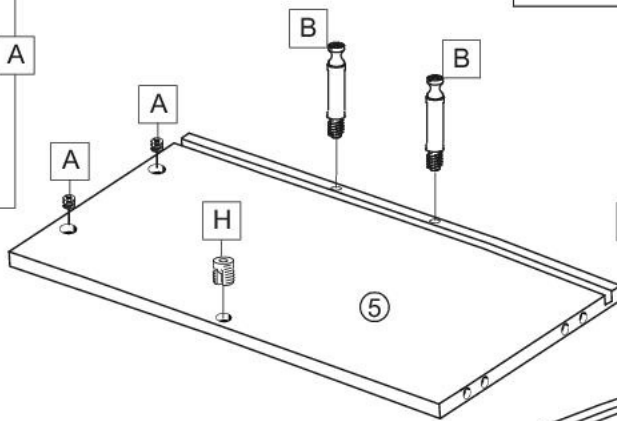

A	x4	B	x14	C	x18	H	x12	I	x6	M	x6