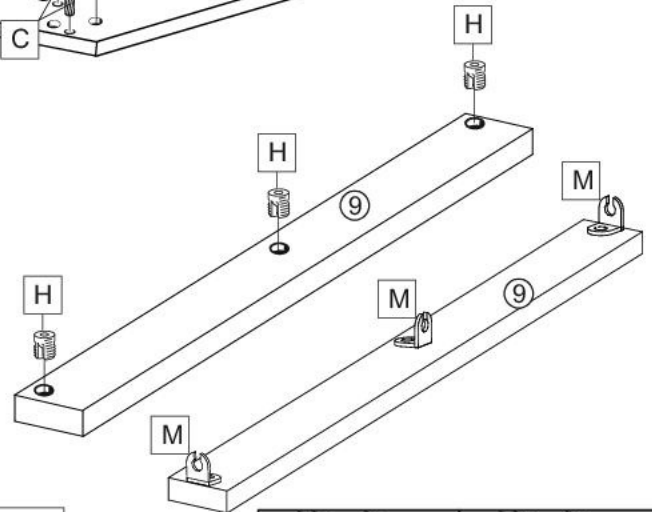

A	x4	B	x14	C	x18	H	x12	I	x6	M	x6