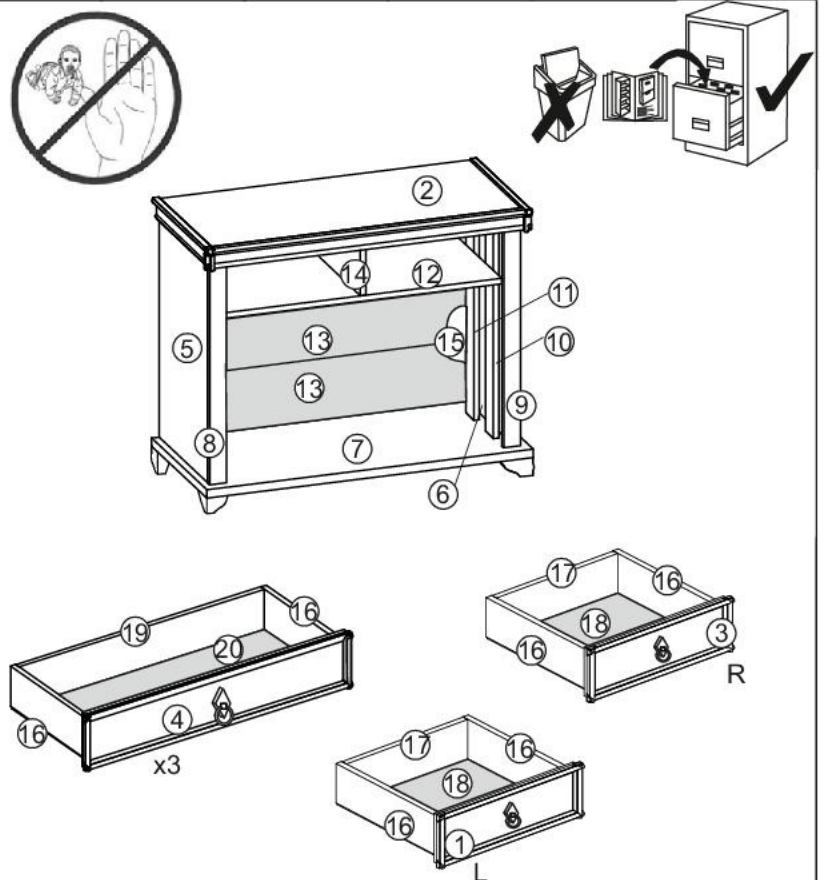

Zásuvková komoda

Annie

	1000
	810
	460

A x34	B x34	C 8x30 x20	D L-350 x5	E 1,6x25 x62	F 3,5x16 x66	G 7x70 x16	H x12	I x12	J x6	
K x5	L M4x25 x5	M x6	N 3,5x20 x14	O x34	P 7x50 x30	S x20	T x4	U x1		

	0h120min		600mm	0.5kg	3m				

① 642371.000 L	1	3	
② 642372.000	1	3	
③ 642373.000 R	1	3	
④ 642374.000	3	3	
⑤ 642370.001	1	1	
⑥ 642370.002	1	1	
⑦ 642370.003	1	1	
⑧ 642370.004	1	4	
⑨ 642370.005	1	4	
⑩ 642370.006	2	1	
⑪ 642370.007	2	1	
⑫ 642370.008	1	2	
⑬ 642370.010	2	3	
⑭ 642370.009	1	1	
⑮ 642010.005	1	1	
⑯ 642091.001	10	2	
⑰ 642091.002	2	2	
⑱ 642091.003	2	3	
⑲ 642375.002	3	2	
⑳ 642375.003	3	3	

~~✗~~	✓	~~✗~~	✓	~~✗~~	✓	~~✗~~	✓	~~✗~~	✓	~~✗~~	~~✗~~	~~✗~~
1	2	3	4	5	6	7	8	9	10	11	12	13
14	15	16	17	18