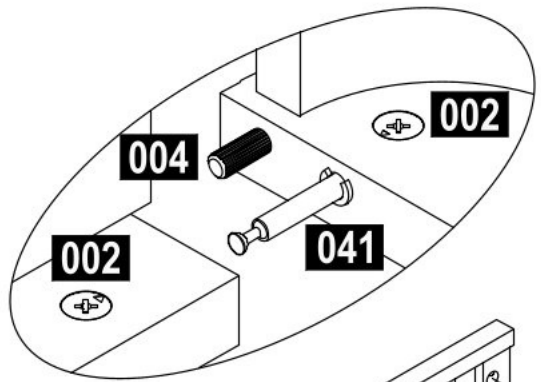

NO	ADET/PCS	ÖLÇÜ/DIMENSIONS	NO	ADET/PCS	ÖLÇÜ/DIMENSIONS	NO	ADET/PCS	ÖLÇÜ/DIMENSIONS
01	2	720 X 747						
02	2	1184 X 695						
03	2	1168 X 70						
04	1	1274 X 665						
05	2	1300 X 50						
06	1	1184 X 395						
07	1	325 X 50						

PLEASE ORDER THE ACCESSORIES ACCORDING TO THE REFERENCE NUMBER ON THE DRAWING(EXAMPLE ACCESSORIE NO-008 RAFIX MIL 1.PCS.)

PLEASE ORDER THE SPARE PARTS ACCORDING TO THE REFERENCE NUMBER ON THE DRAWING

- 524

4x
- 299

4x
- 095

12x

01

01

01

01

004  2x	001  6x
637  2x	002  18x
503  4x	041  2x