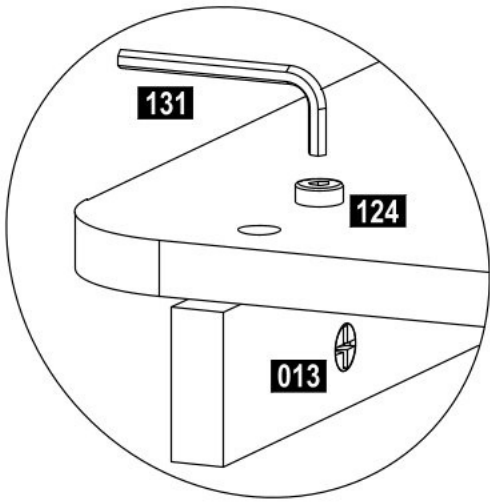

NO	ADET/PCS	ÖLÇÜ/DIMENSIONS	NO	ADET/PCS	ÖLÇÜ/DIMENSIONS	NO	ADET/PCS	ÖLÇÜ/DIMENSIONS
01	2	720 X 747						
02	2	1184 X 695						
03	2	1168 X 70						
04	1	1274 X 665						
05	2	1300 X 50						
06	1	1184 X 395						
07	1	325 X 50						

PLEASE ORDER THE ACCESSORIES ACCORDING TO THE REFERENCE NUMBER ON THE DRAWING(EXAMPLE ACCESSORIE NO-008 RAFIX MIL 1.PCS.)

PLEASE ORDER THE SPARE PARTS ACCORDING TO THE REFERENCE NUMBER ON THE DRAWING

- 524

004  2x	001  6x
002  2x	637  2x
503  4x	
041  2x	

013

6x

629

4x

124

6x

131