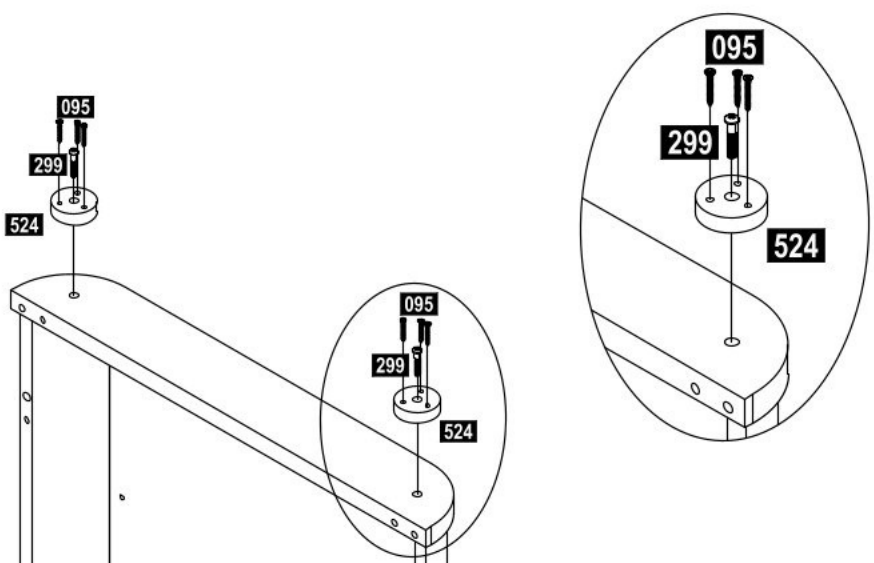

- 524
  4x
- 299
  4x
- 095
  12x

01