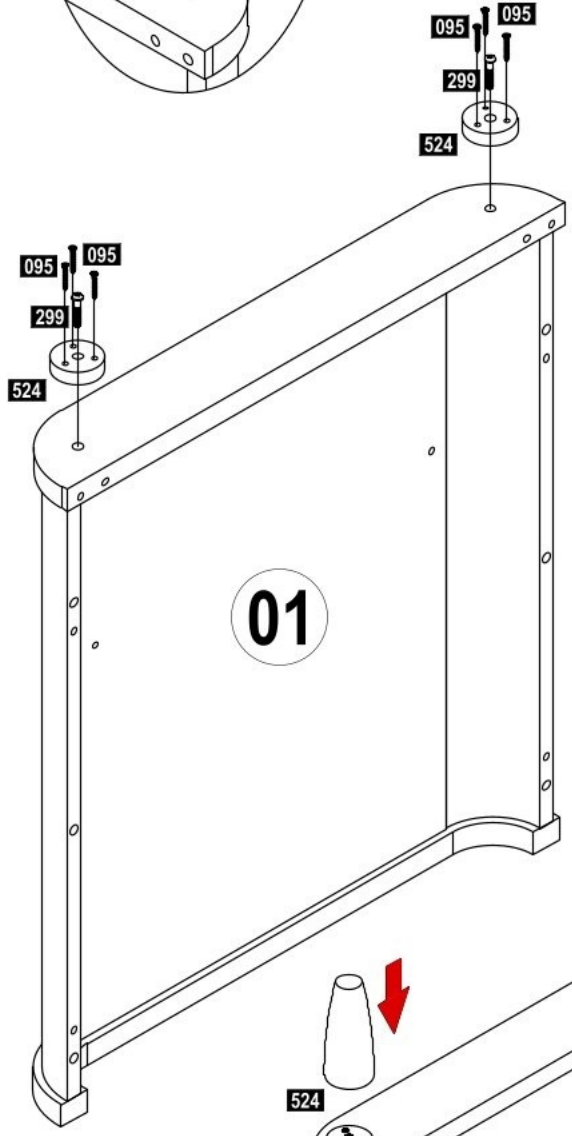

- 524
  4x
- 299
  4x
- 095
  12x

01

01

01

01