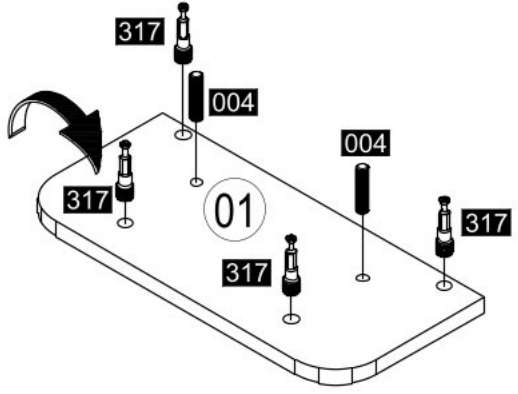

5

- 317 4x
- 004 2x
- 020 2x