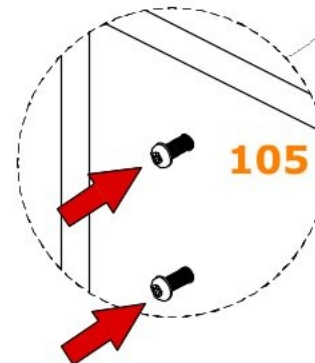

INSTALLATION STEPS

01

02

03

04