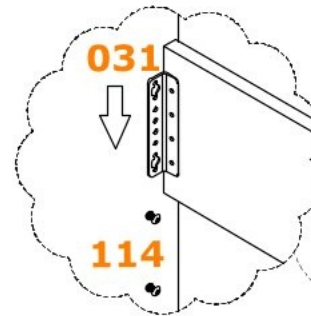

NO	ADET/PCS	ÖLÇÜ/DIMENSIONS	NO	ADET/PCS	ÖLÇÜ/DIMENSIONS	NO	ADET/PCS	ÖLÇÜ/DIMENSIONS
01	1	1048 X 900	11	2	1991 X 140			
02	1	401 X 350	12	2	1048 X 140			
03	1	401 X 350	13	2	1950 X 495			
04	1	236 X 236						
05	1	1048 X 440						
06	2	2014 X 196						
07	1	1750 X 140						
08	1	1750 X 140						
09	1	1750 X 140						
10	1	1750 X 140						

PLEASE ORDER THE ACCESSORIES ACCORDING TO THE REFERENCE NUMBER ON THE DRAWING(EXAMPLE ACCESSORIE NO-008 RAFIX MIL 1.PCS.)

PLEASE ORDER THE SPARE PARTS ACCORDING TO THE REFERENCE NUMBER ON THE DRAWING

INSTALLATION STEPS

01

02

03

04

INSTALLATION STEPS