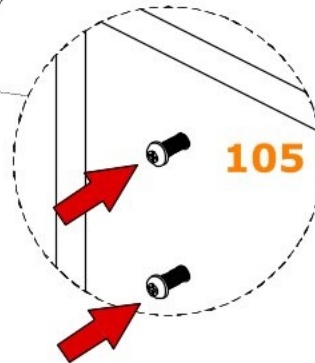

INSTALLATION STEPS

01

02

03

04