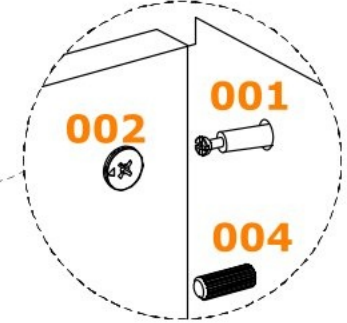

INSTALLATION STEPS

01

02

03

04