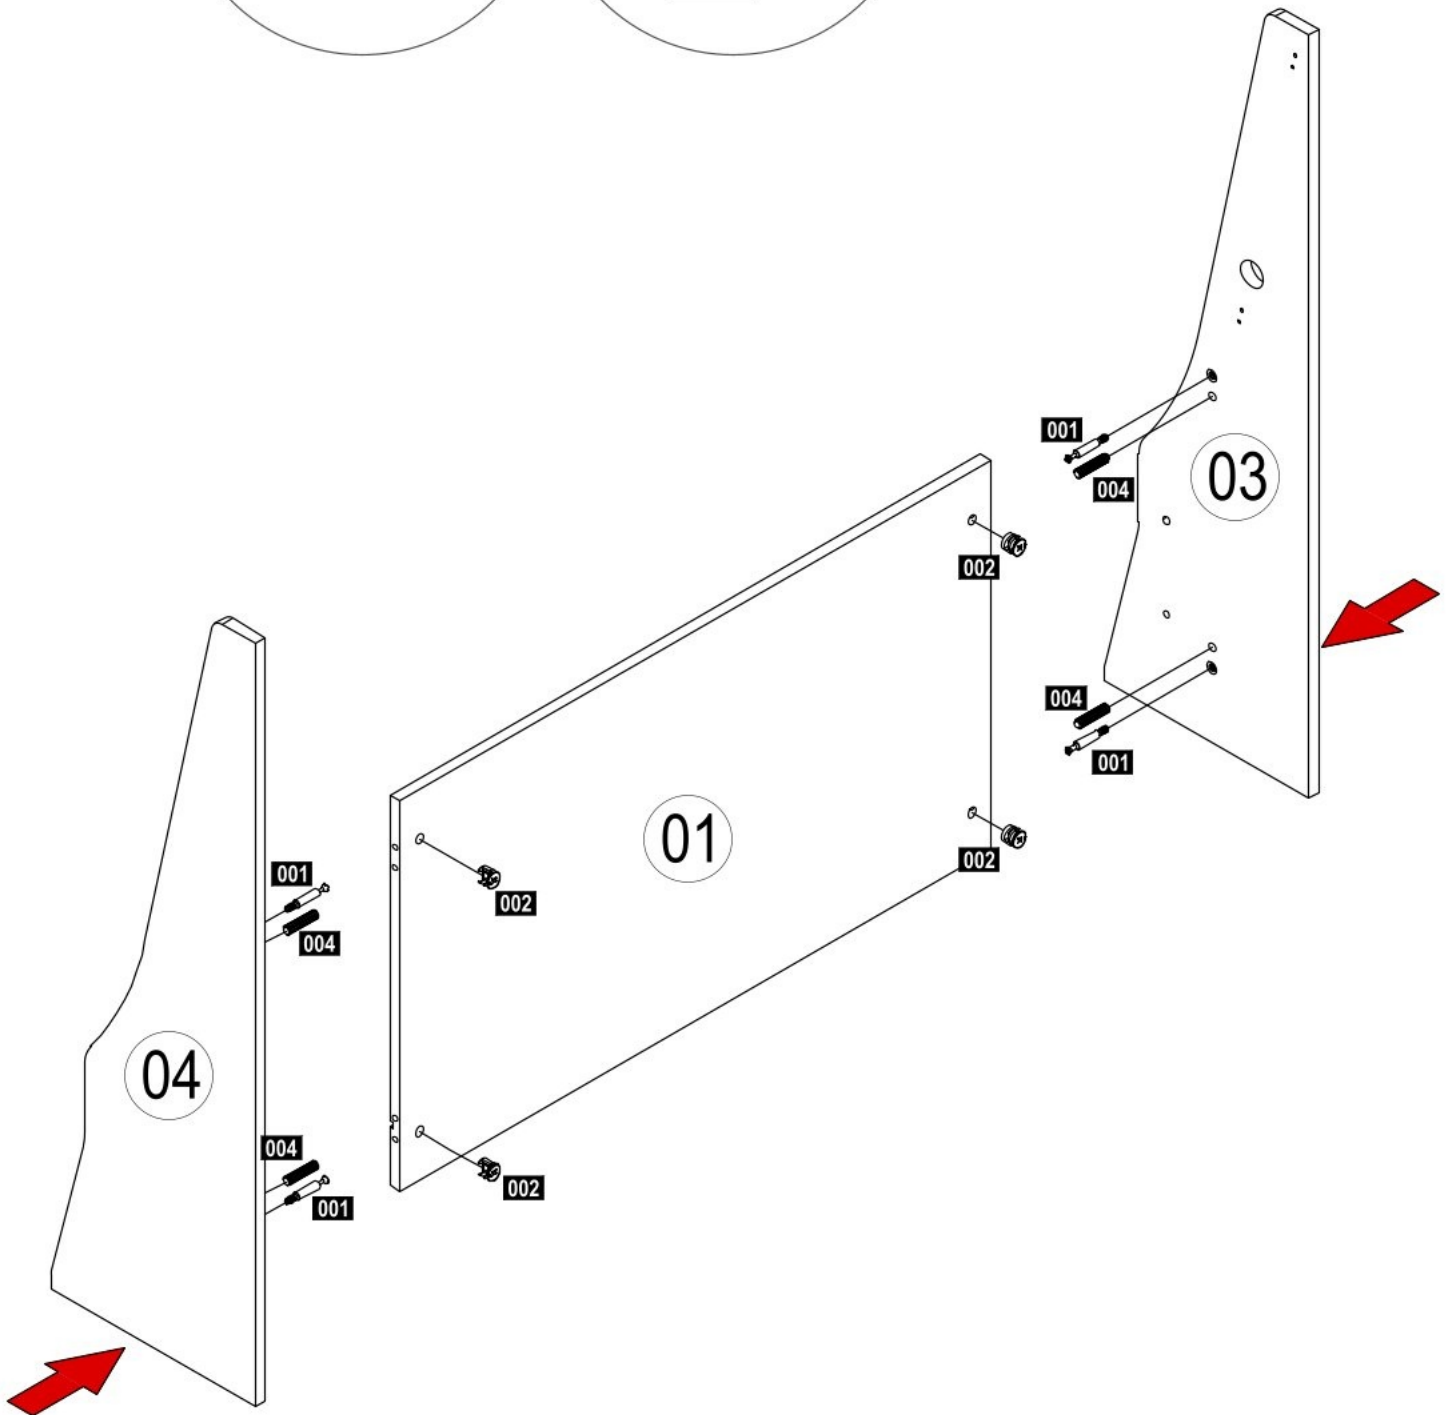

ACCESSORIE NO : 347 PROFİL BAZA DEMİRİ 2 ADET

NO	ADET/PCS	ÖLÇÜ/DIMENSIONS	NO	ADET/PCS	ÖLÇÜ/DIMENSIONS	NO	ADET/PCS	ÖLÇÜ/DIMENSIONS
01	1	1046 X 598	11	2	1021 X 525			
02	1	1042 X 545	12	1	1994 X 1000			
03	1	1170 X 361	13	2	890 X 32			
04	1	1170 X 361						
05	1	1054 X 305						
06	1	2014 X 296						
07	1	2014 X 296						
08	1	1010 X 346						
09	2	1010 X 70						
10	2	1021 X 422						

PLEASE ORDER THE ACCESSORIES ACCORDING TO THE REFERENCE NUMBER ON THE DRAWING(EXAMPLE ACCESSORIE NO-008 RAFIX MIL 1.PCS.)

PLEASE ORDER THE SPARE PARTS ACCORDING TO THE REFERENCE NUMBER ON THE DRAWING

1

- 516  1x
- 114  4x
- 336  2x
- 105  2x