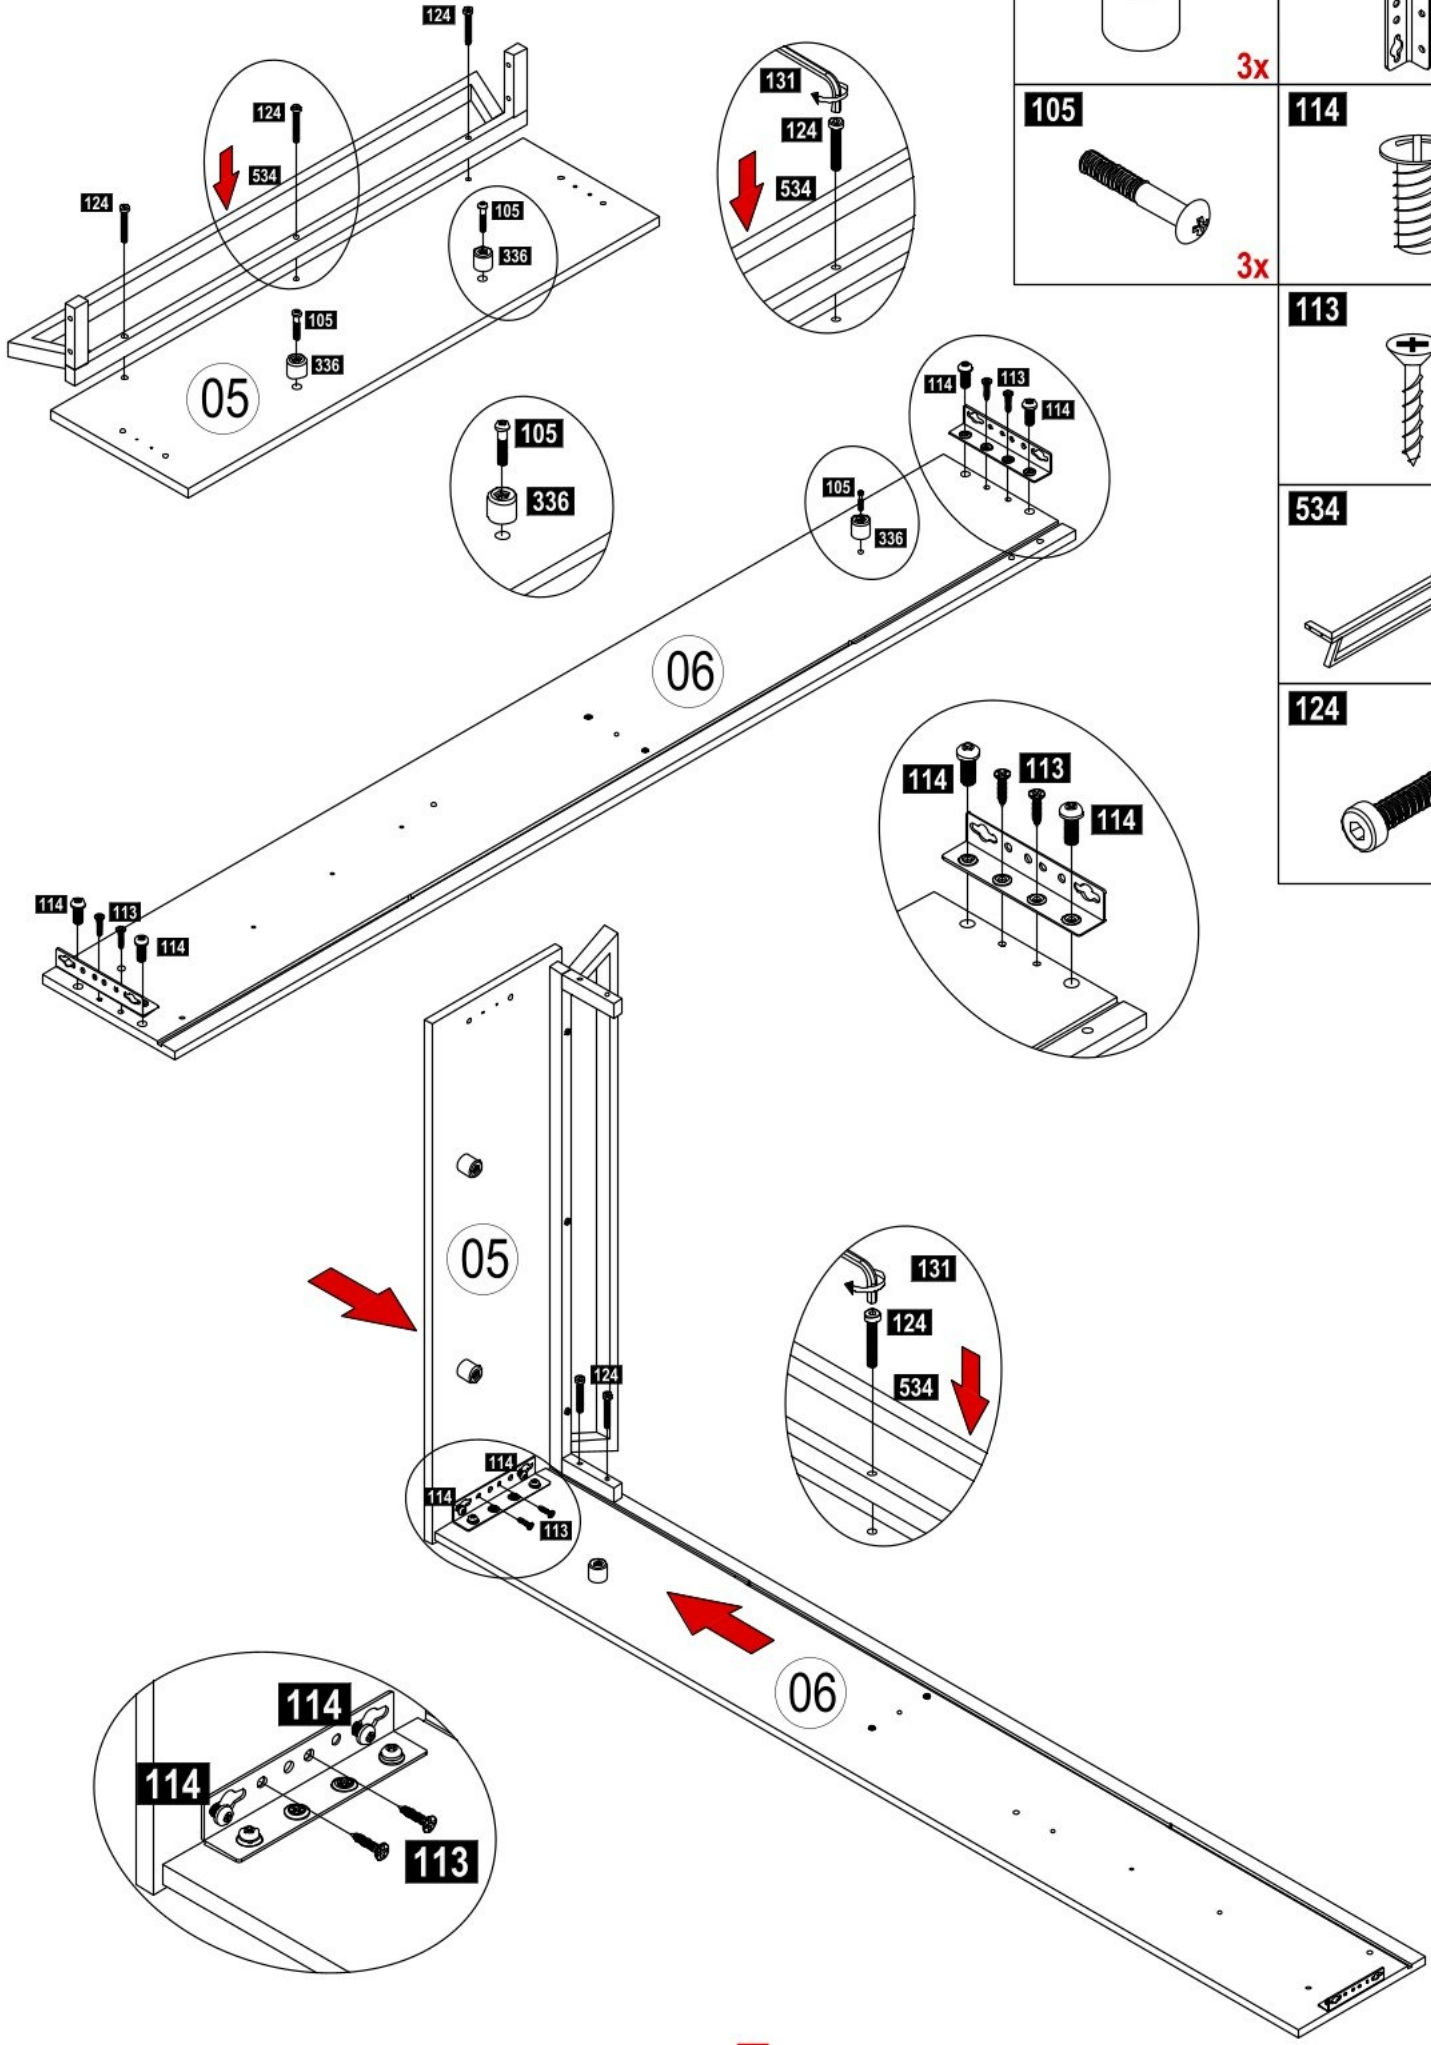

336

3x

031

2x

105

3x

114

6x

113

6x

534

1x

124

5x