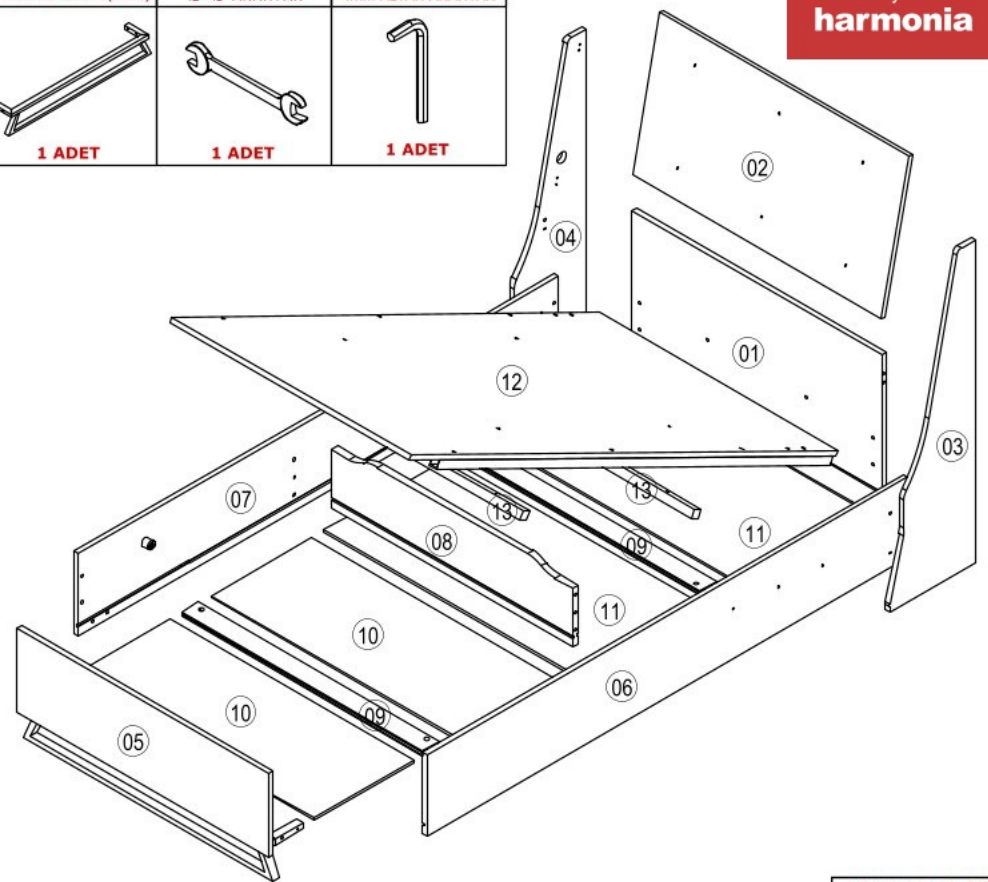

ACCESSORIE NO : 347 PROFİL BAZA DEMİRİ 2 ADET

NO	ADET/PCS	ÖLÇÜ/DIMENSIONS	NO	ADET/PCS	ÖLÇÜ/DIMENSIONS	NO	ADET/PCS	ÖLÇÜ/DIMENSIONS
01	1	1046 X 598	11	2	1021 X 525			
02	1	1042 X 545	12	1	1994 X 1000			
03	1	1170 X 361	13	2	890 X 32			
04	1	1170 X 361						
05	1	1054 X 305						
06	1	2014 X 296						
07	1	2014 X 296						
08	1	1010 X 346						
09	2	1010 X 70						
10	2	1021 X 422						

PLEASE ORDER THE ACCESSORIES ACCORDING TO THE REFERENCE NUMBER ON THE DRAWING(EXAMPLE ACCESSORIE NO-008 RAFIX MIL 1.PCS.)

PLEASE ORDER THE SPARE PARTS ACCORDING TO THE REFERENCE NUMBER ON THE DRAWING

1

- 516  1x
- 114  4x
- 336  2x
- 105  2x