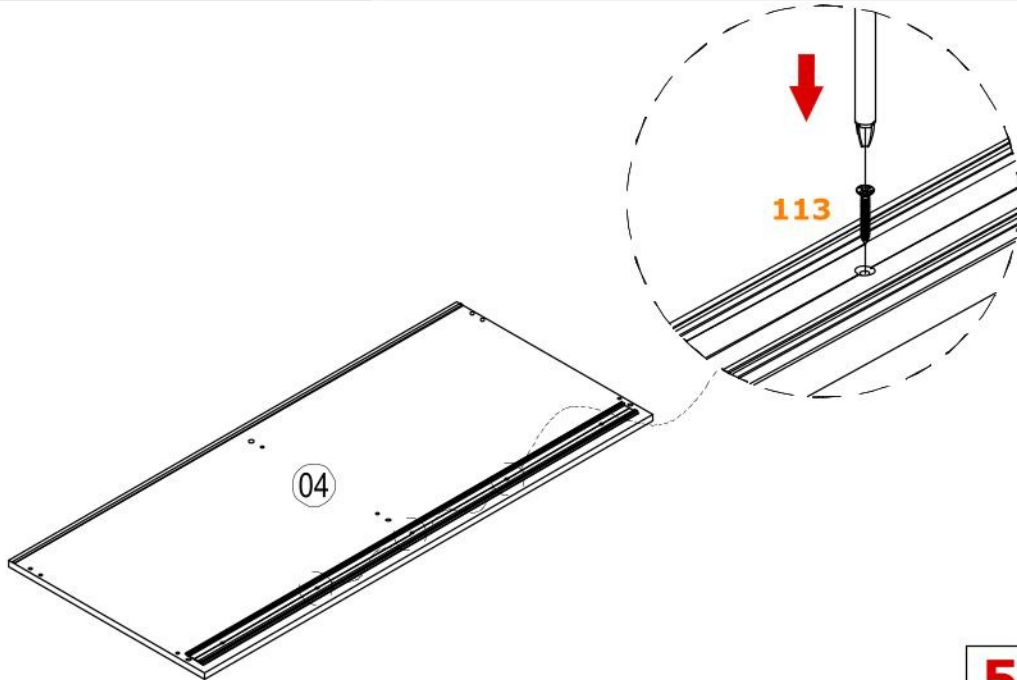

INSTALLATION STEPS

5