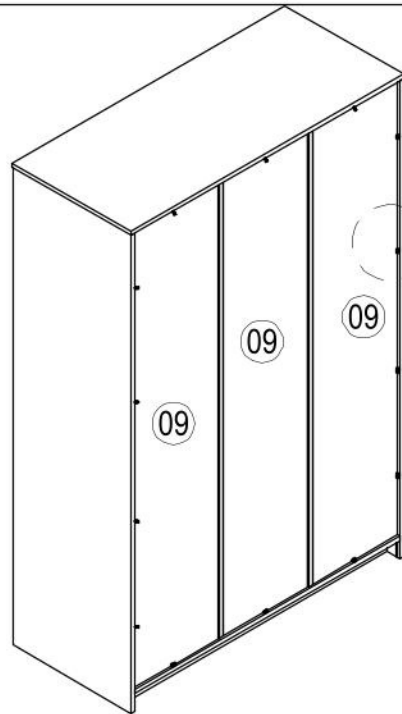

NO	ADET/PCS	ÖLÇÜ/DIMENSIONS	NO	ADET/PCS	ÖLÇÜ/DIMENSIONS	NO	ADET/PCS	ÖLÇÜ/DIMENSIONS
01	1	2075 X 595						
02	1	2075 X 595						
03	1	1977 X 490						
04	1	1364 X 596						
05	1	1326 X 594						
06	2	1326 X 80						
07	5	654 X 489						
08	2	1963 X 674						
09	4	1988 X 445						

PLEASE ORDER THE ACCESSORIES ACCORDING TO THE REFERENCE NUMBER ON THE DRAWING(EXAMPLE ACCESSORIE NO-008 RAFIX MIL 1.PCS.)

PLEASE ORDER THE SPARE PARTS ACCORDING TO THE REFERENCE NUMBER ON THE DRAWING

INSTALLATION STEPS

INSTALLATION STEPS

5

6

7

8

INSTALLATION STEPS

9

10